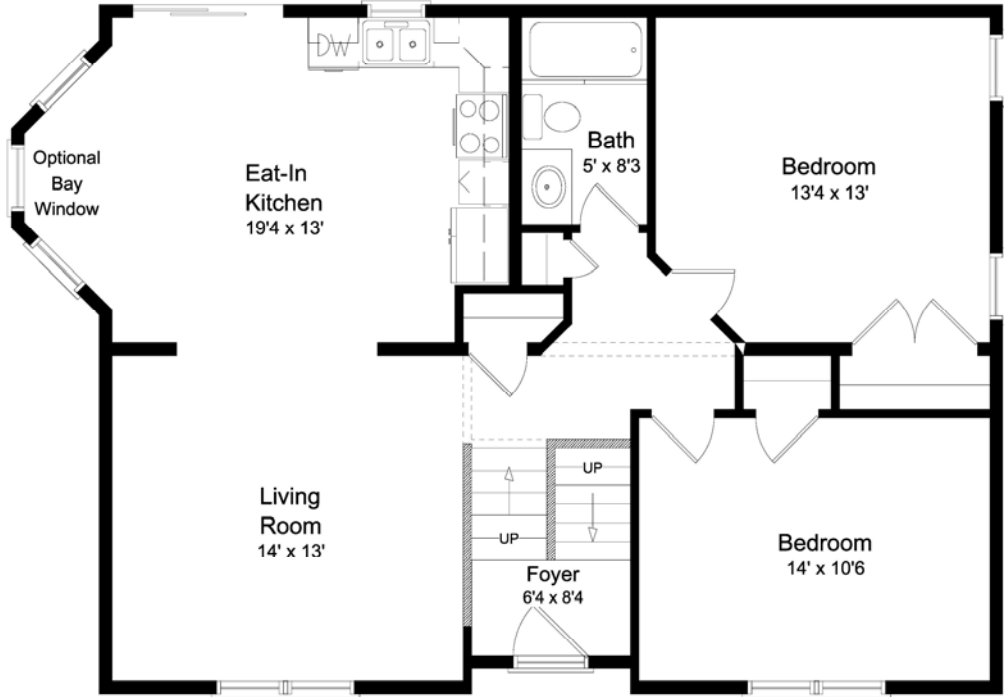

Braddock 1
980 Square Feet

Proposed Lower Level Plan
to be completed On-Site by
Customer

All Dimensions are Approximate