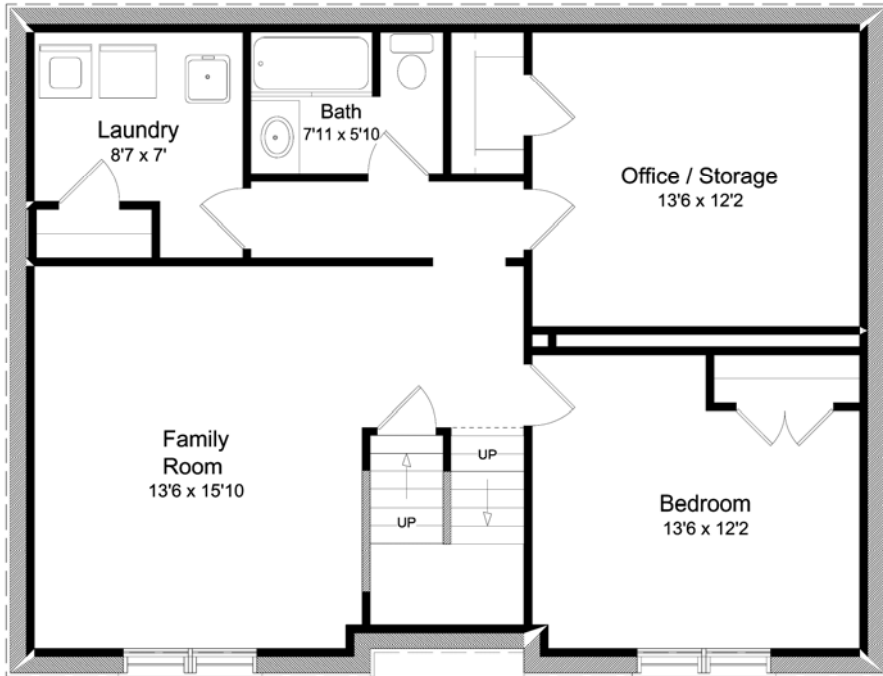

Braddock 1
980 Square Feet

Proposed Lower Level Plan
to be completed On-Site by
Customer

All Dimensions are Approximate