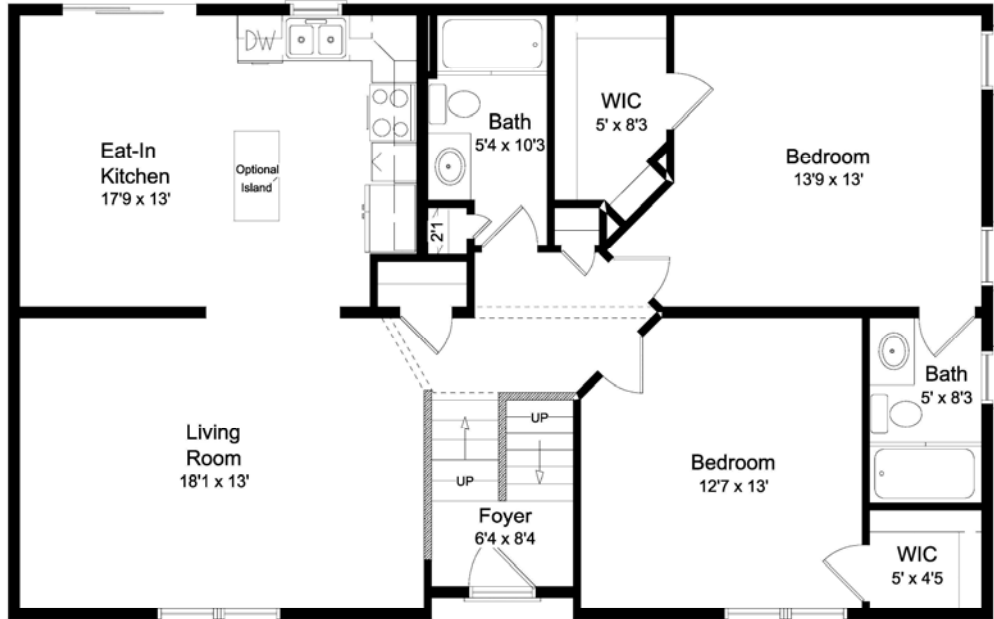

Braddock 2
1203 Square Feet

All Dimensions are Approximate

Proposed Lower Level Plan
to be completed On-Site by
Customer