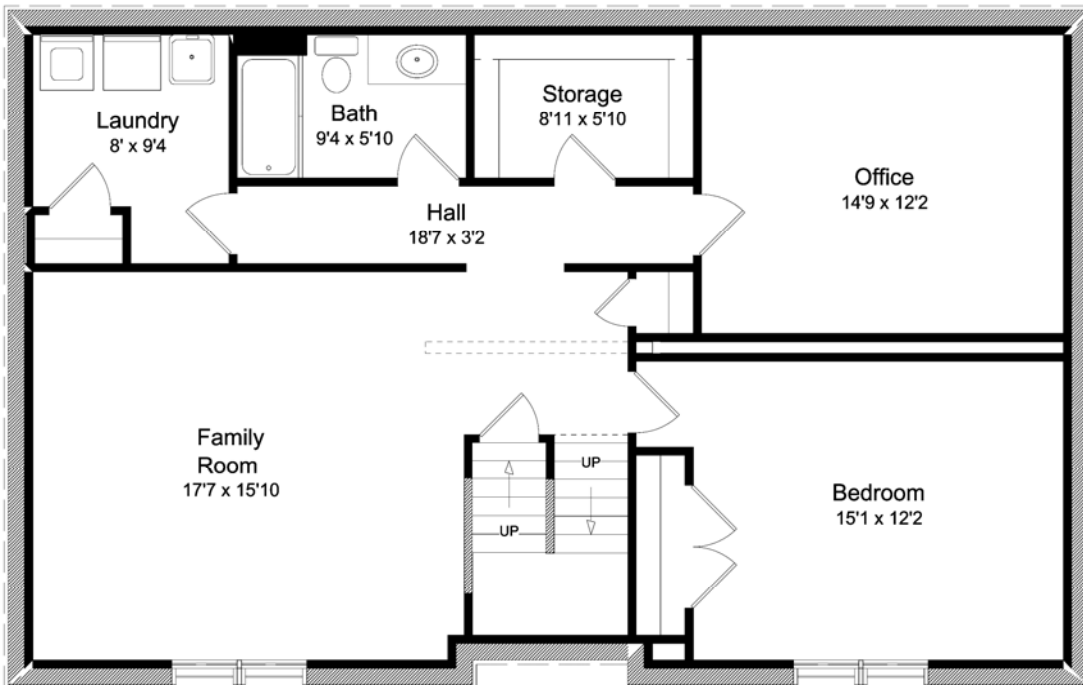

Braddock 2
1203 Square Feet

All Dimensions are Approximate

Proposed Lower Level Plan
to be completed On-Site by
Customer