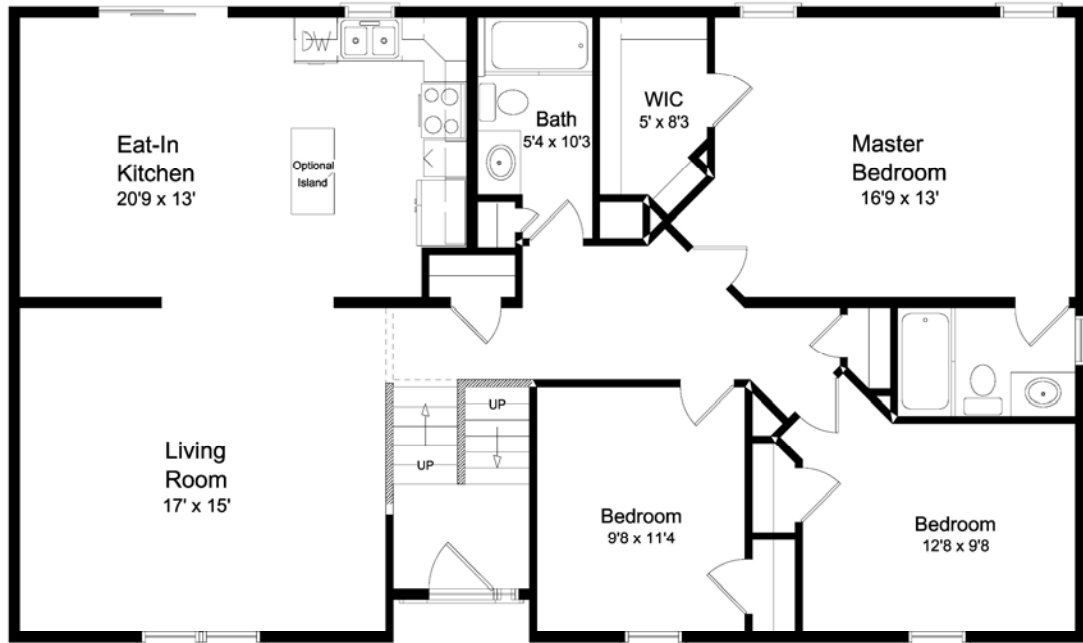

Braddock 3
1462 Square Feet

All Dimensions are Approximate

All Dimensions are Approximate

Proposed Lower Level Plan
 to be completed On-Site by
 Customer