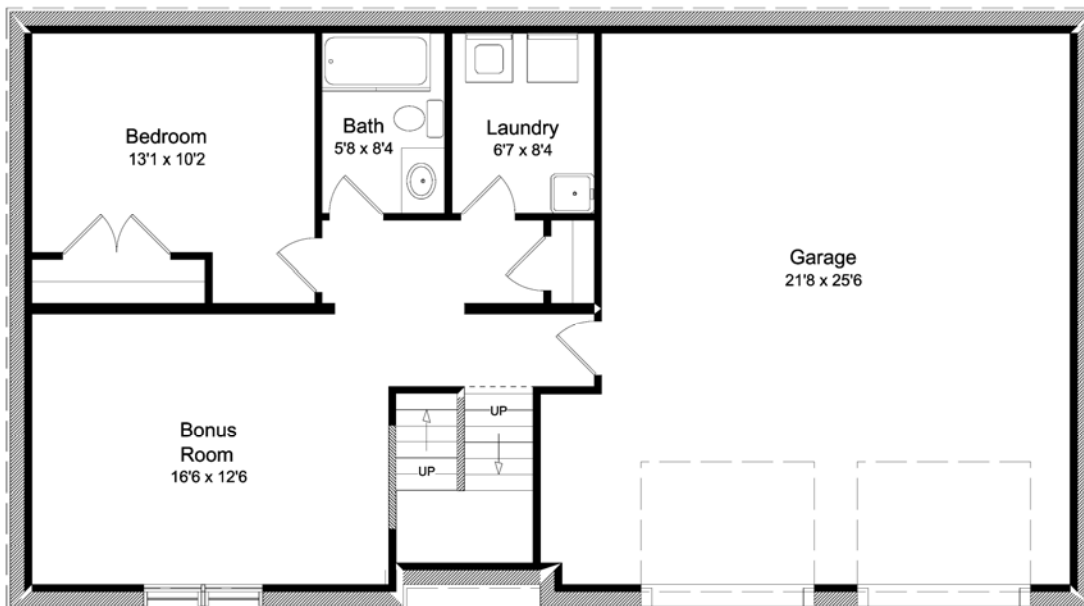

Braddock 3
1462 Square Feet

All Dimensions are Approximate

All Dimensions are Approximate

Proposed Lower Level Plan
 to be completed On-Site by
 Customer