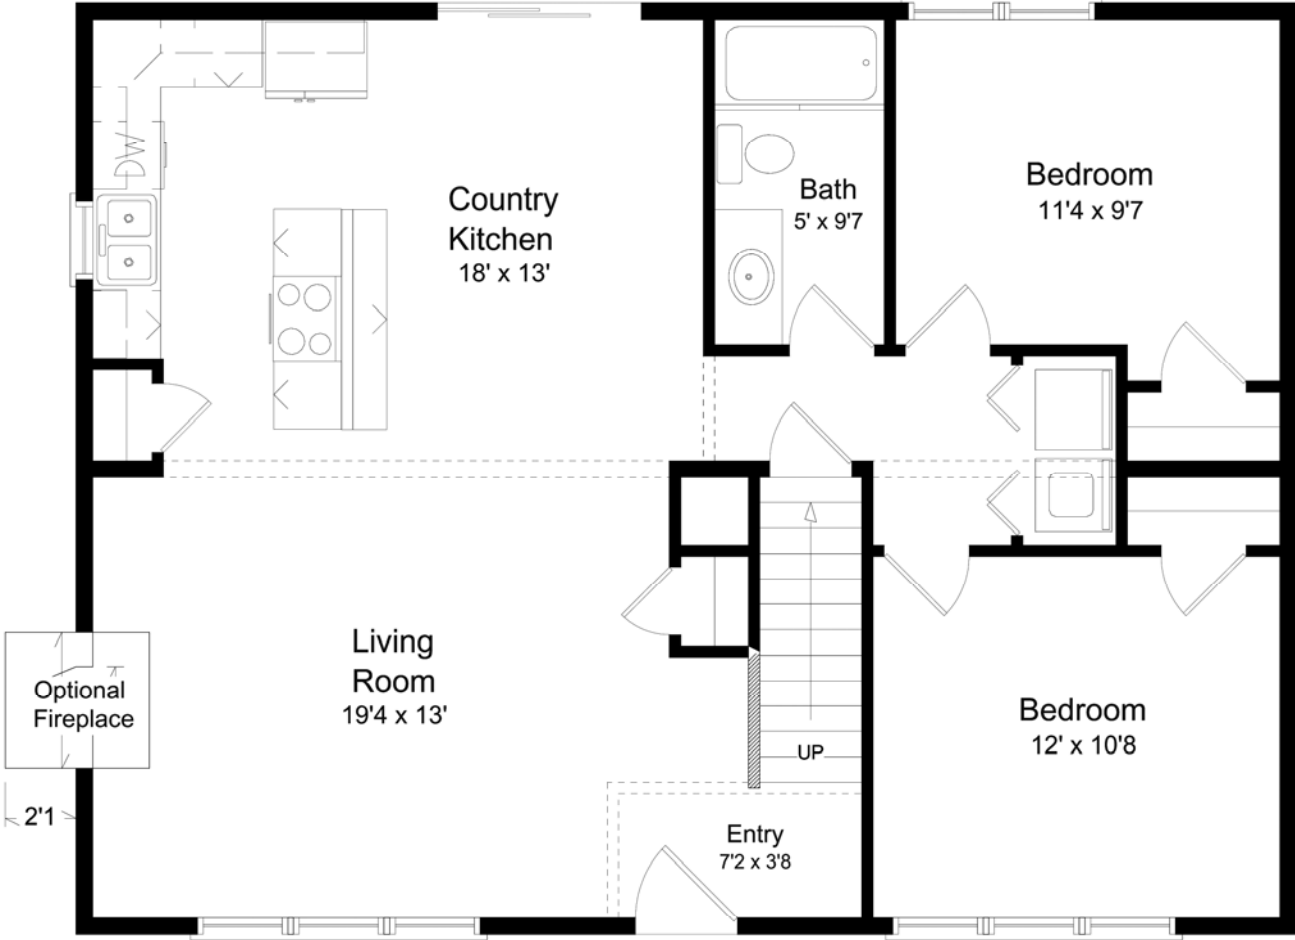

**Brentwood
990 Square Feet**

990 Sq. Ft. of 1st Floor Living

All Dimensions are Approximate