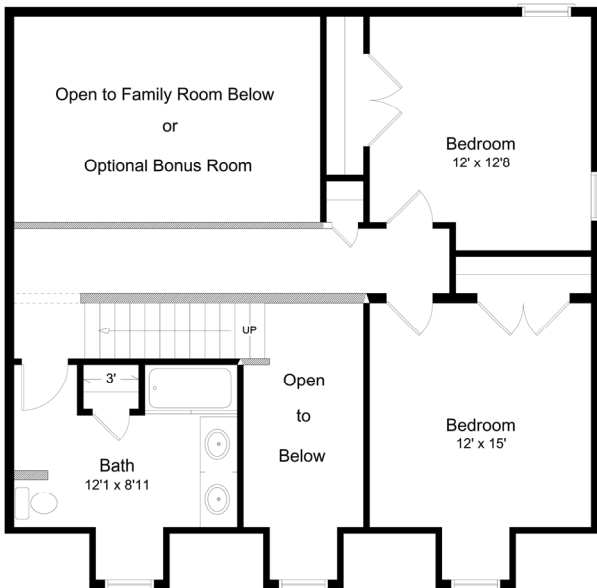

Capetown
2543 Square Feet

All Dimensions are Approximate

All Dimensions are Approximate

LIVING AREA
 957 sq ft

Optional Dormers Shown