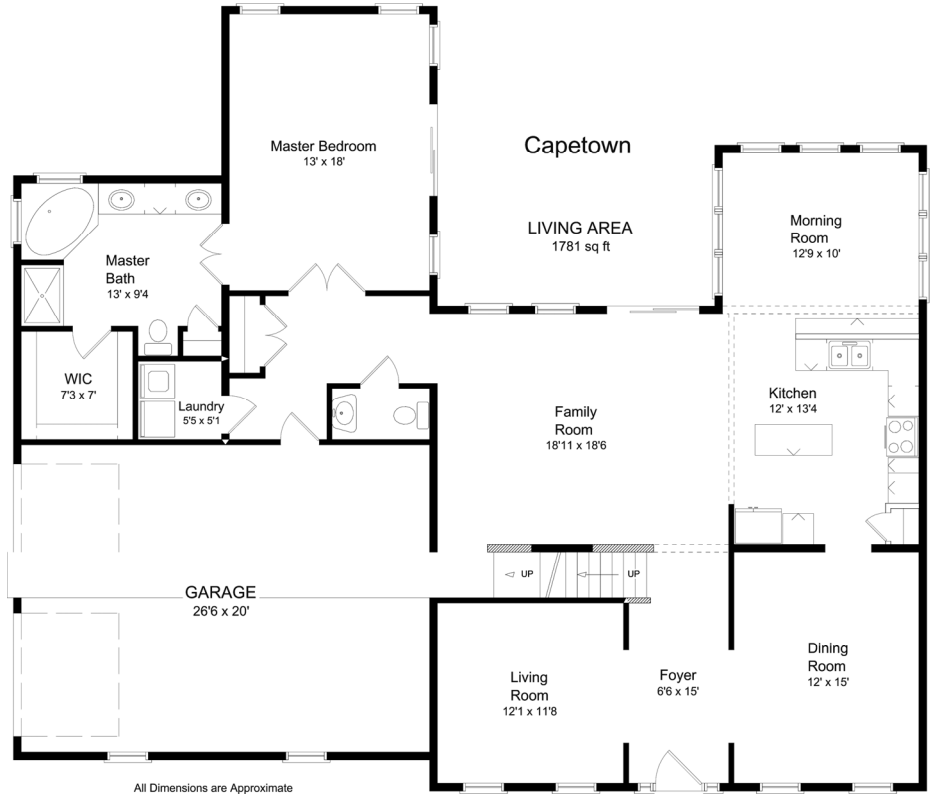

Capetown
2543 Square Feet

All Dimensions are Approximate

All Dimensions are Approximate

LIVING AREA
 957 sq ft

Optional Dormers Shown