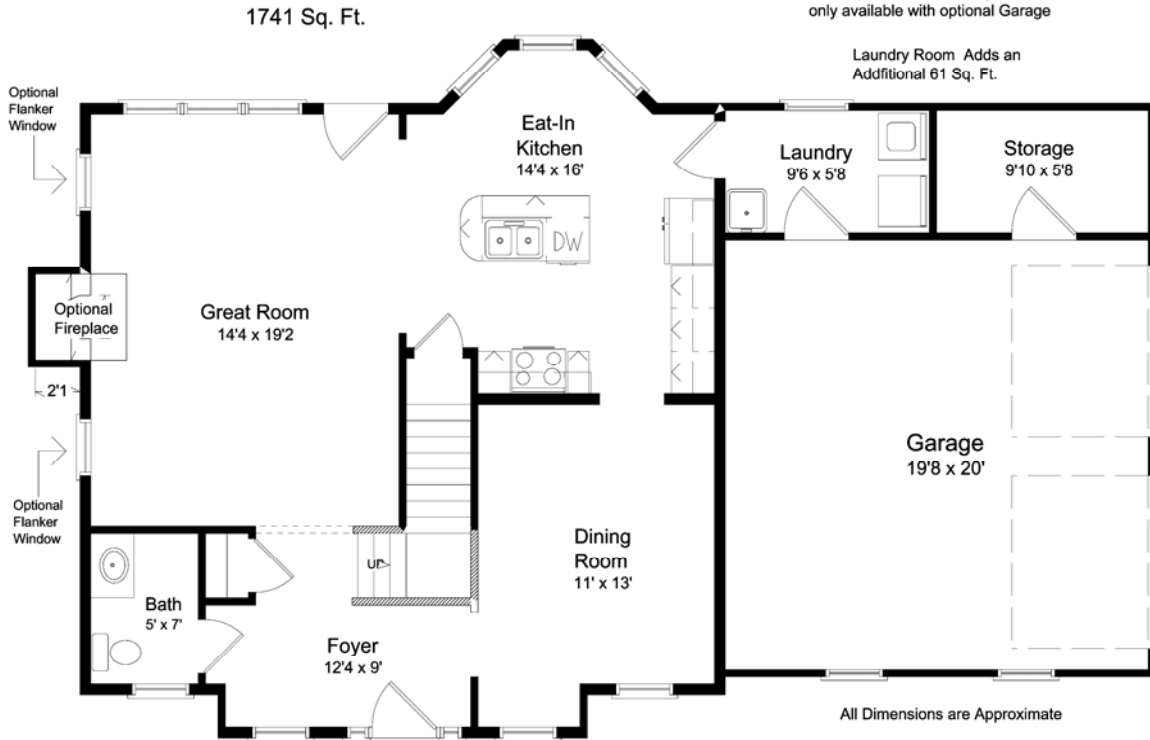

Fairfax
1741 Square Feet

Laundry Room and Storage Room
 only available with optional Garage

Laundry Room Adds an
 Additional 61 Sq. Ft.

All Dimensions are Approximate

All Dimensions are Approximate

262 Sq. Ft. Bonus Room Only
 Available with Optional Garage

Optional Dormers add 23 Sq. Ft.
 Each