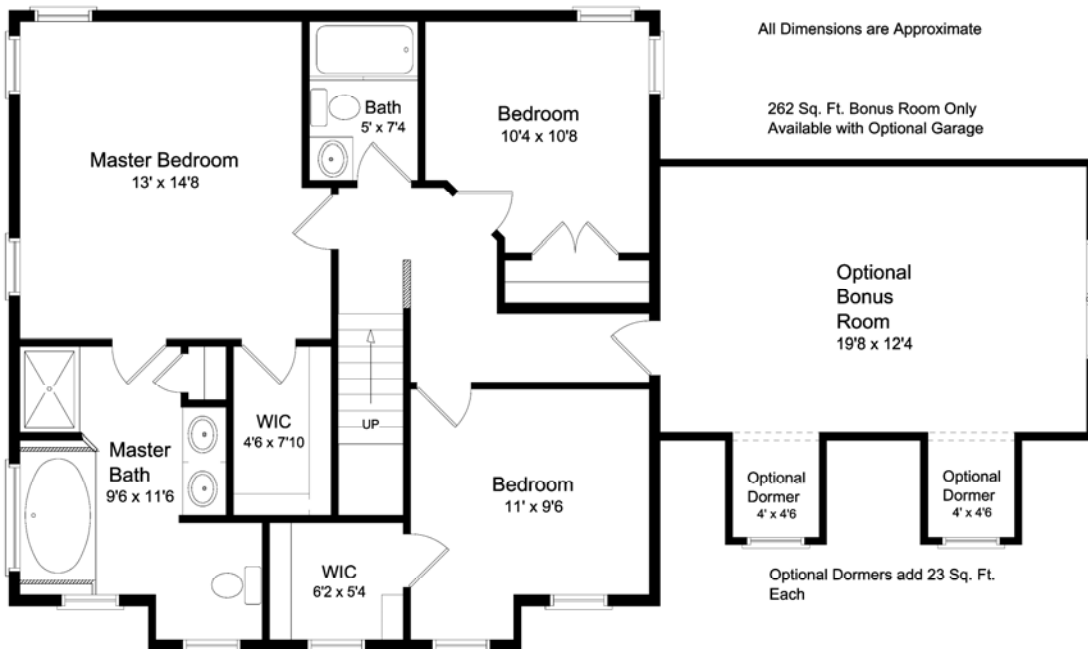

Fairfax
1741 Square Feet

Laundry Room and Storage Room
 only available with optional Garage

Laundry Room Adds an
 Additional 61 Sq. Ft.

All Dimensions are Approximate

All Dimensions are Approximate

262 Sq. Ft. Bonus Room Only
 Available with Optional Garage

Optional Dormers add 23 Sq. Ft.
 Each