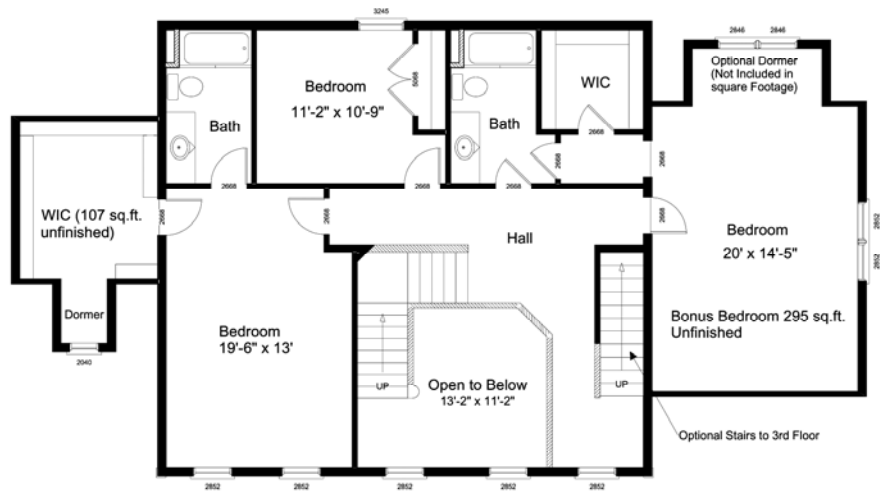

**Leesburg**  
**3166 Square Feet**

2nd Floor Provides 933 Finished Sq.Ft. Excluding Open to Below Area  
 Additional Unfinished Bonus Areas Provide 402 Sq.Ft.  
 (Excluding Garage Bonus Area)