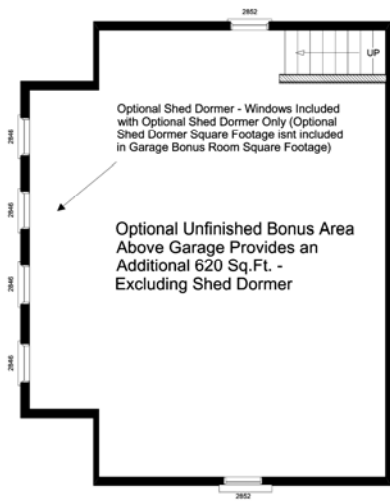

**Leesburg**  
**3166 Square Feet**

2nd Floor Provides 933 Finished Sq.Ft. Excluding Open to Below Area  
 Additional Unfinished Bonus Areas Provide 402 Sq.Ft.  
 (Excluding Garage Bonus Area)