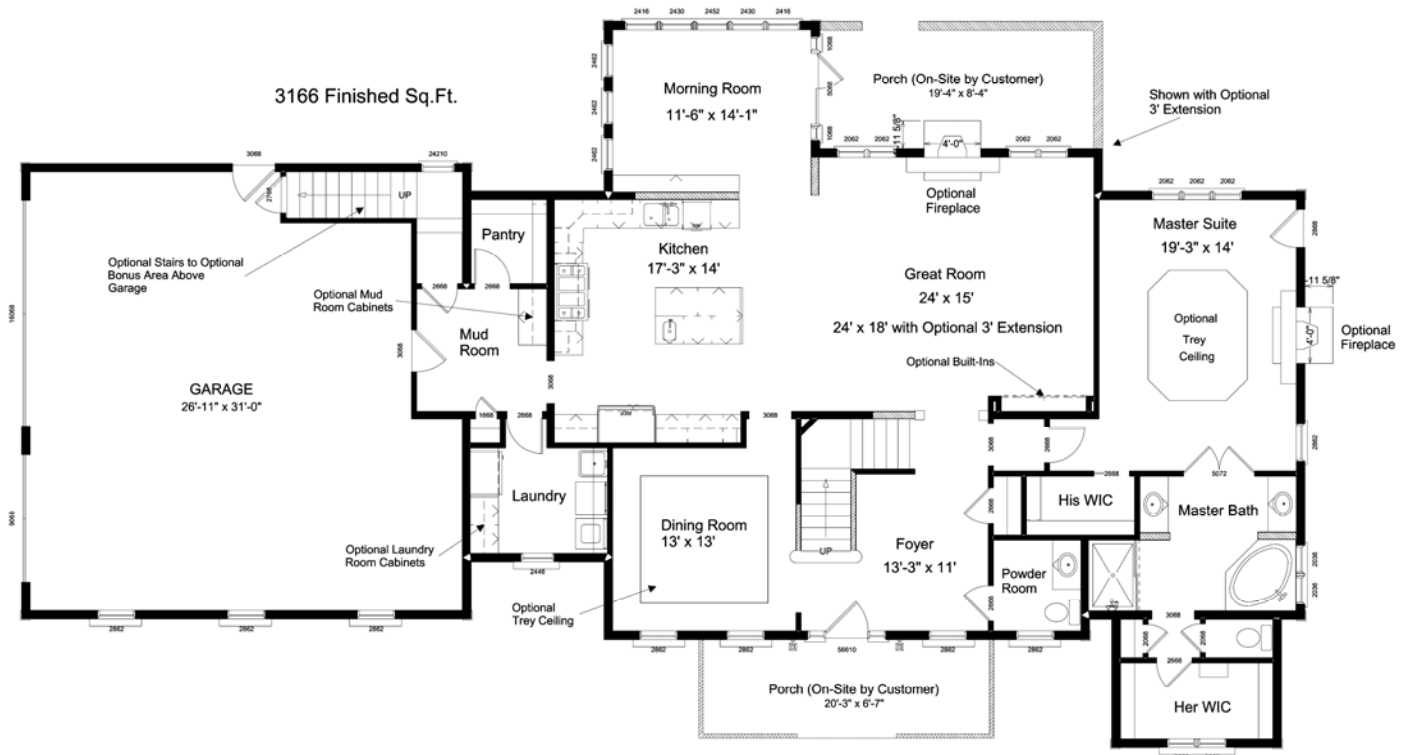

**Leesburg**  
**3166 Square Feet**

2nd Floor Provides 933 Finished Sq.Ft. Excluding Open to Below Area  
 Additional Unfinished Bonus Areas Provide 402 Sq.Ft.  
 (Excluding Garage Bonus Area)