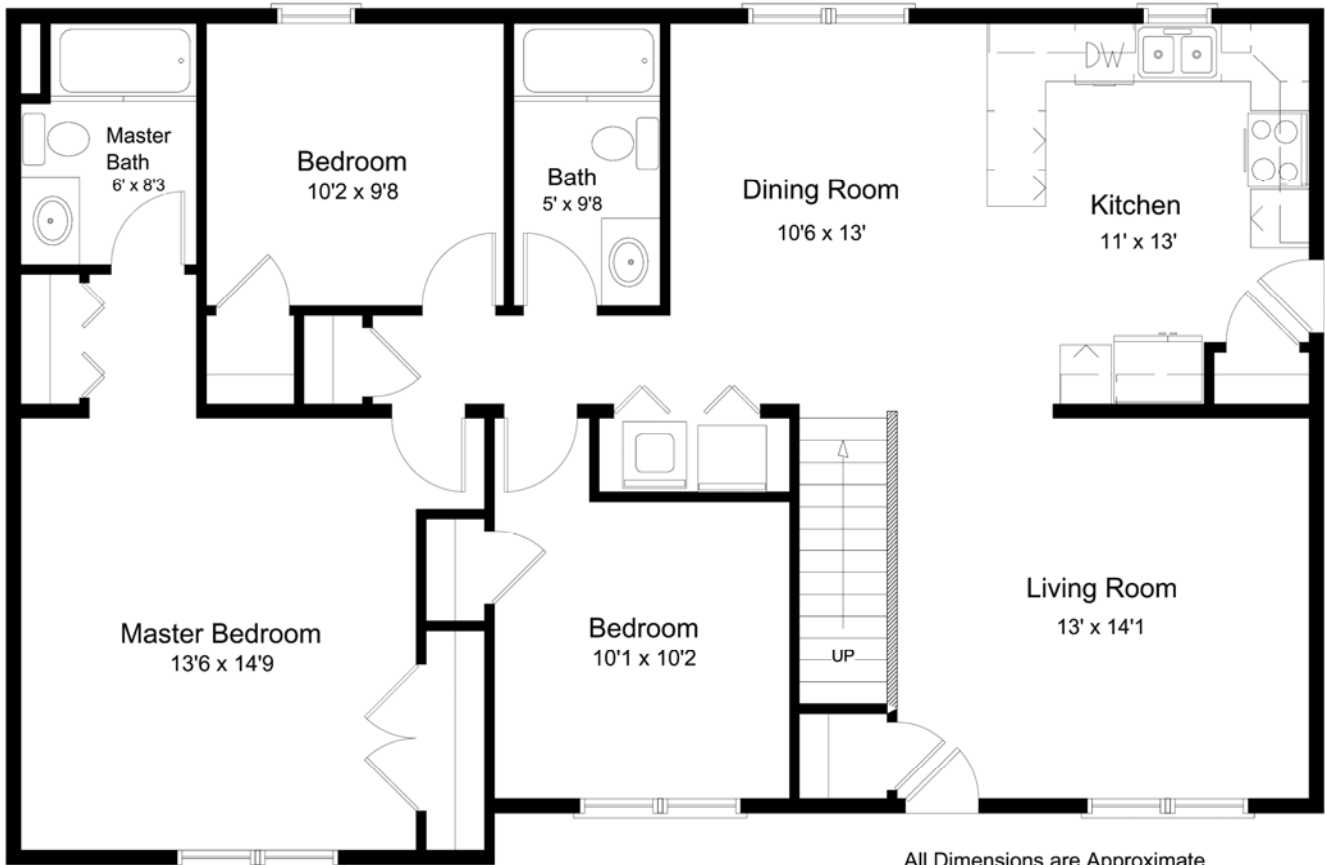

Morningside
1266 Square Feet

1266 Sq. Ft.

All Dimensions are Approximate