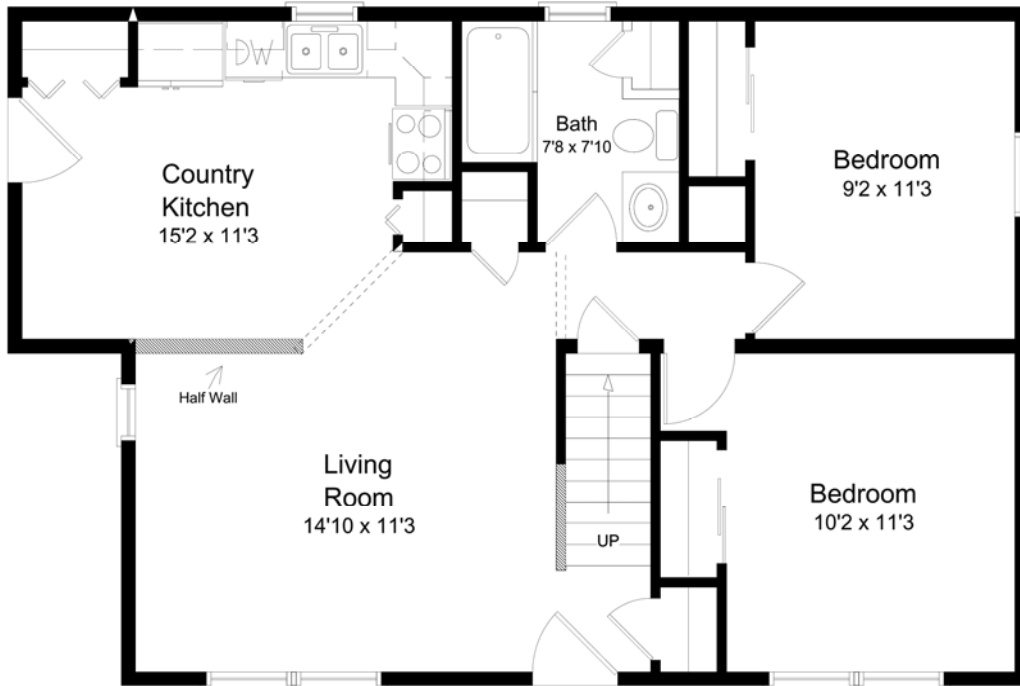

**Nantuckett**  
**817 Square Feet**

All Dimensions are Approximate