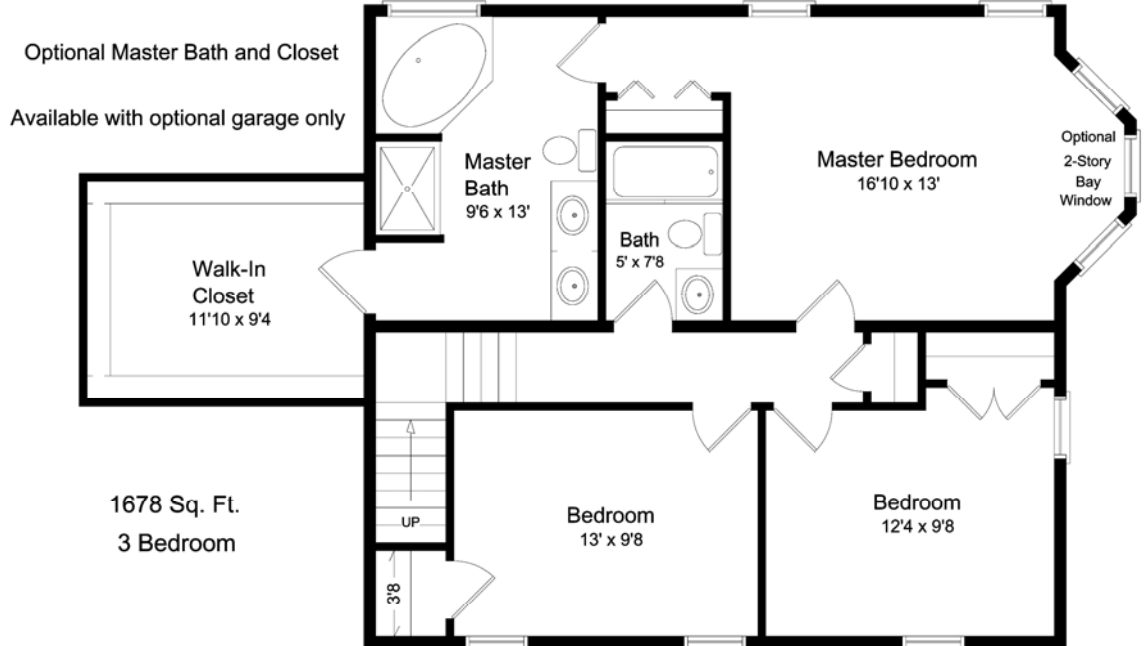

Richmond
1678 Square Feet

1678 Sq. Ft.
 3 Bedroom

All Dimensions are Approximate

Optional Master Bath and Closet
 Available with optional garage only

1678 Sq. Ft.
 3 Bedroom

All Dimensions are Approximate

Richmond
1678 Square Feet