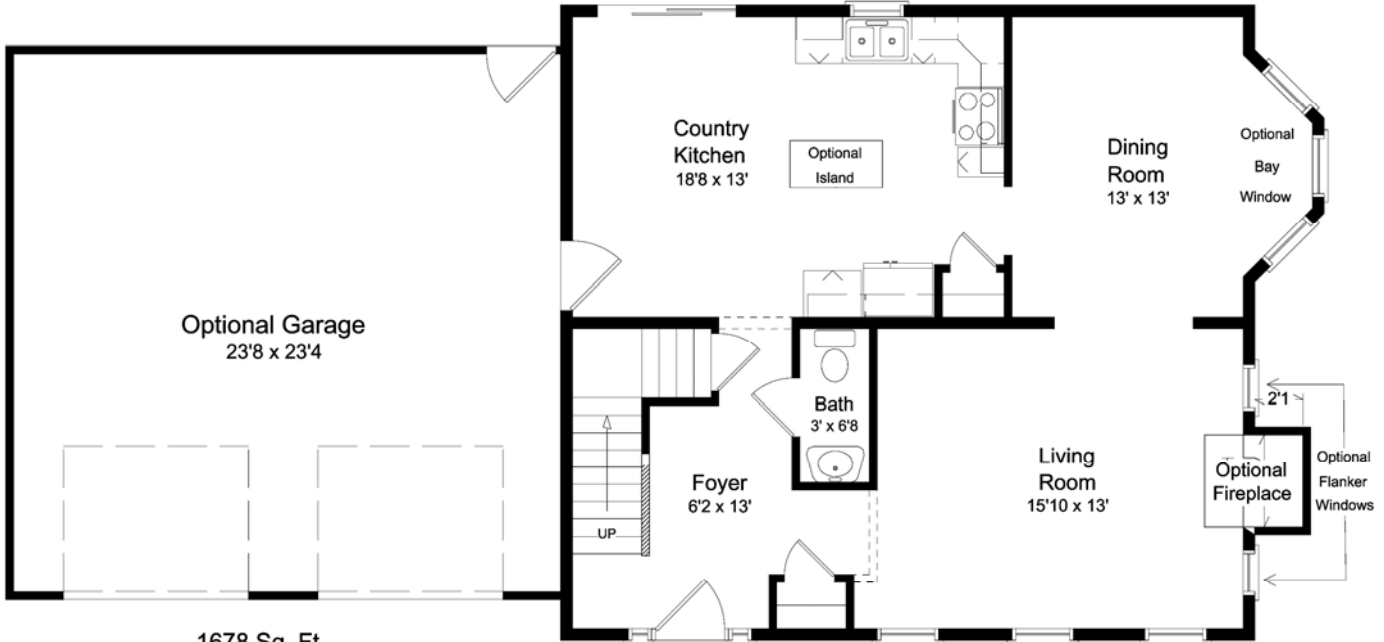

Richmond
1678 Square Feet

1678 Sq. Ft.
 3 Bedroom

All Dimensions are Approximate

Optional Master Bath and Closet
 Available with optional garage only

1678 Sq. Ft.
 3 Bedroom

All Dimensions are Approximate

Richmond
1678 Square Feet