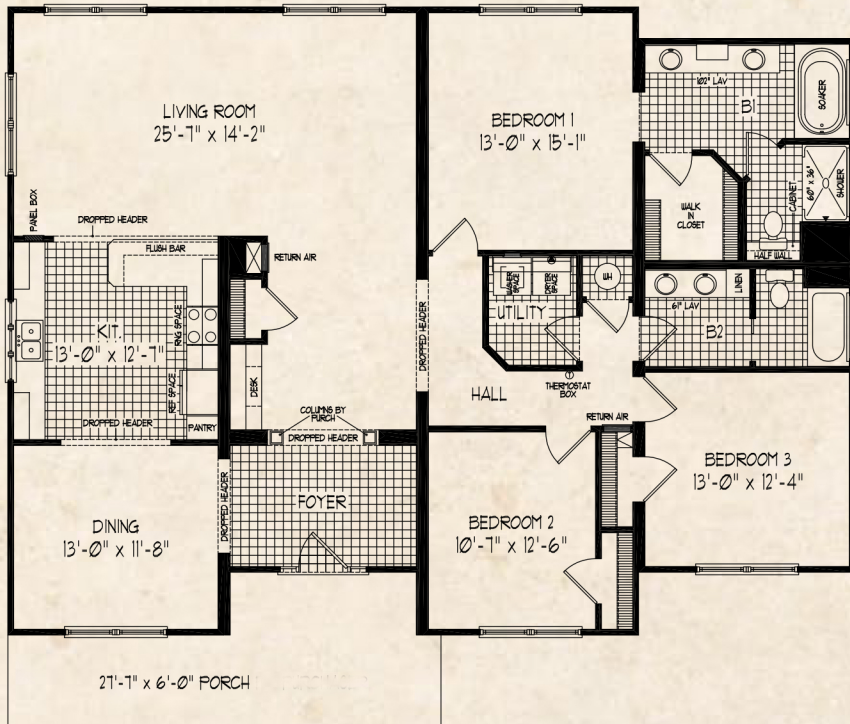

Silver Ridge

Total Living Area: 2,028 sq. ft.

DELUXE BATH LAYOUT

BASEMENT LAYOUT