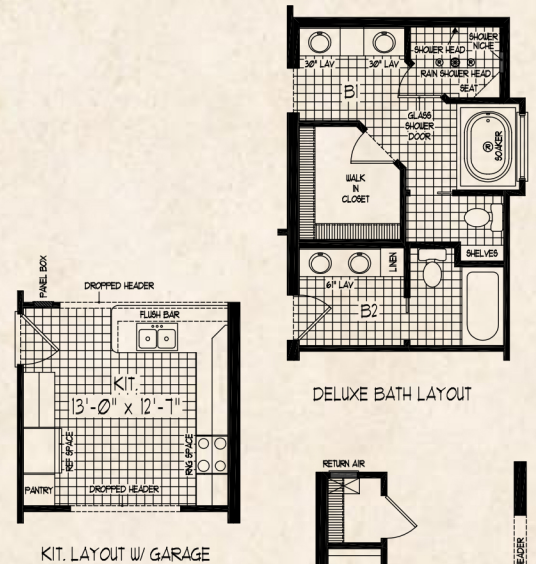

Silver Ridge

Total Living Area: 2,028 sq. ft.

DELUXE BATH LAYOUT

BASEMENT LAYOUT