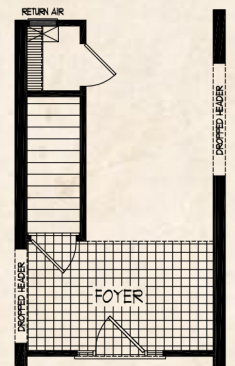

Silver Ridge

Total Living Area: 2,028 sq. ft.

DELUXE BATH LAYOUT

BASEMENT LAYOUT