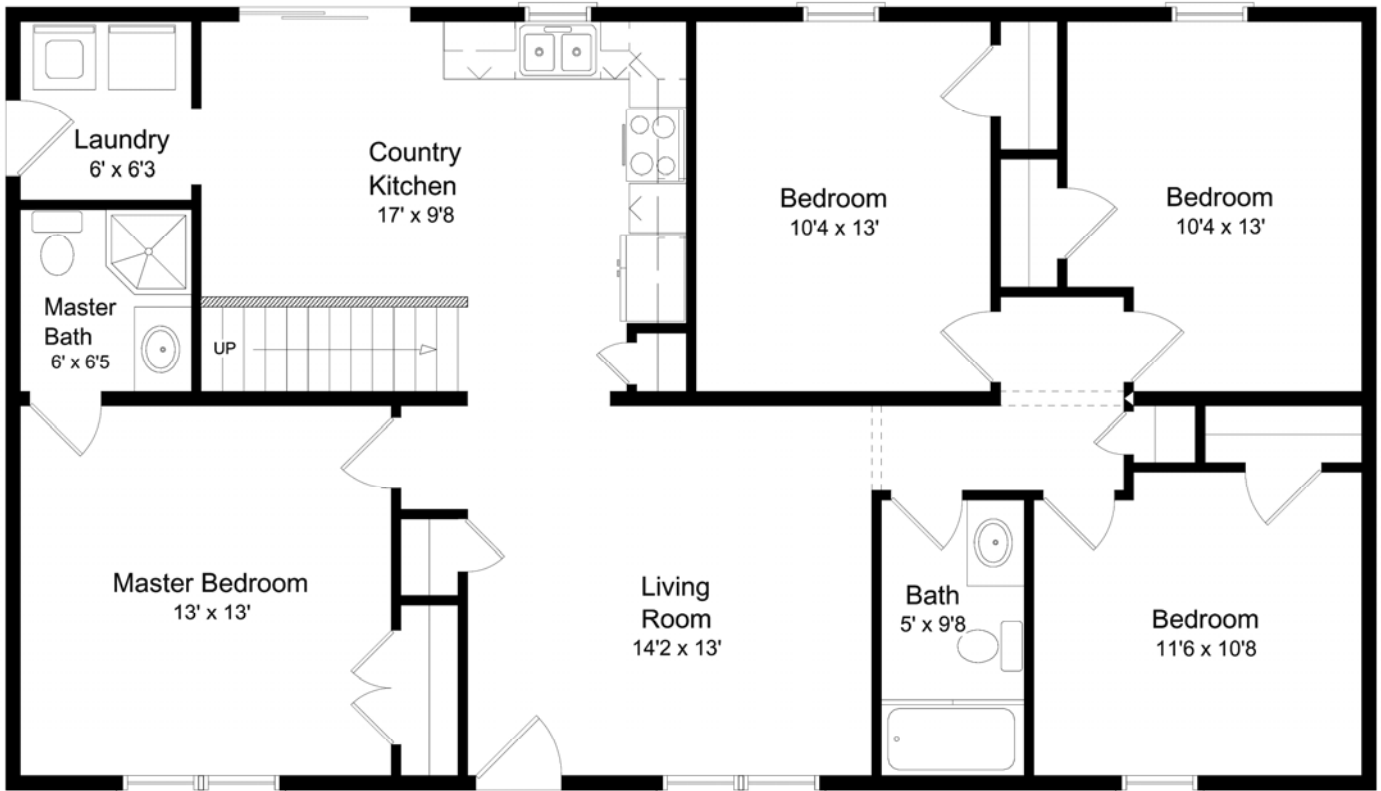

Springfield
1320 Square Feet

All Dimensions are Approximate