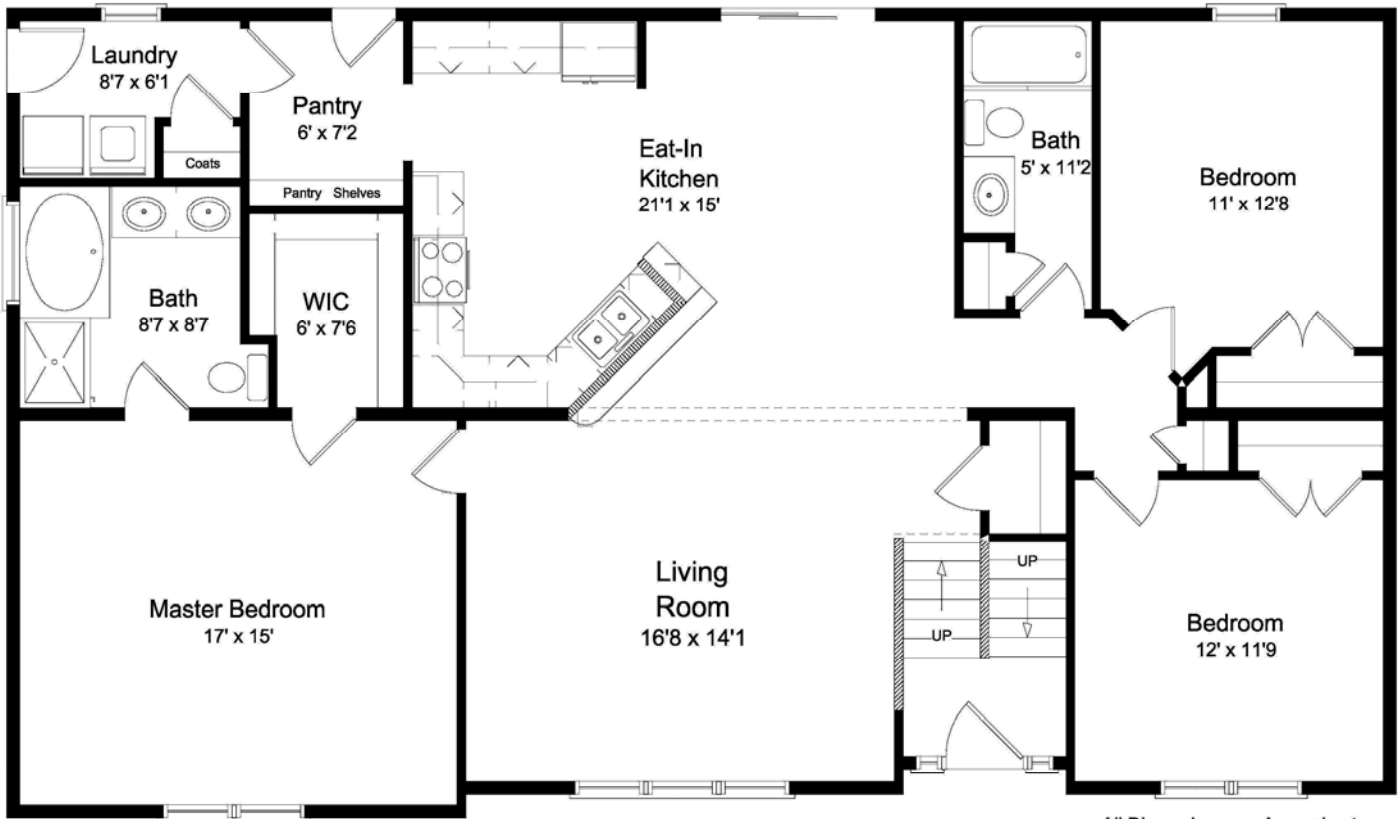

Tiffany
1628 Square Feet

LIVING AREA
 1661 sq ft

All Dimensions are Approximate