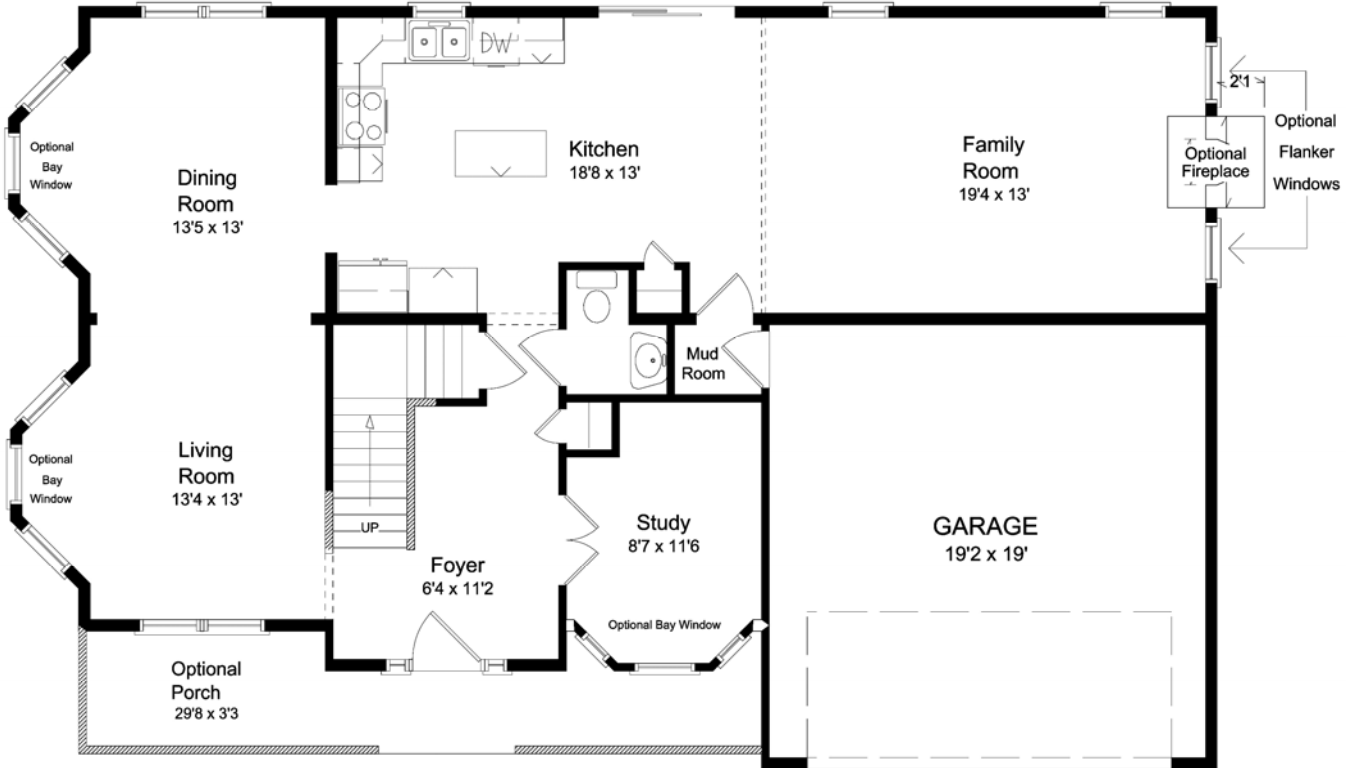

**Warfield 2**  
**2567 Square Feet**

All Dimensions are Approximate