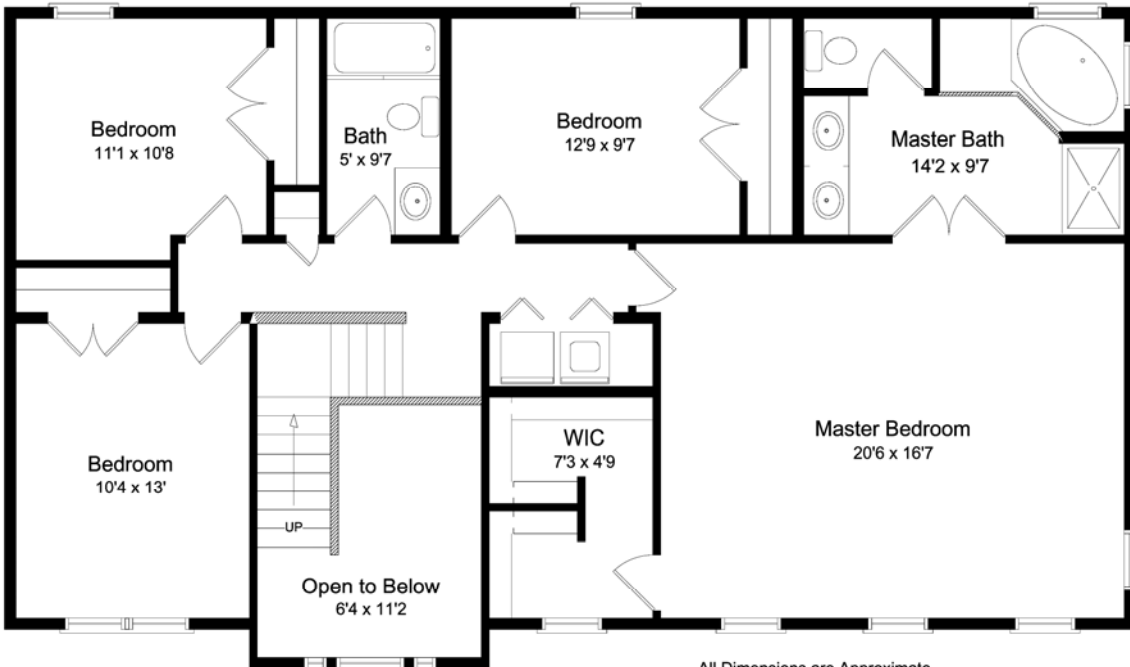

**Warfield 2**  
**2567 Square Feet**

All Dimensions are Approximate