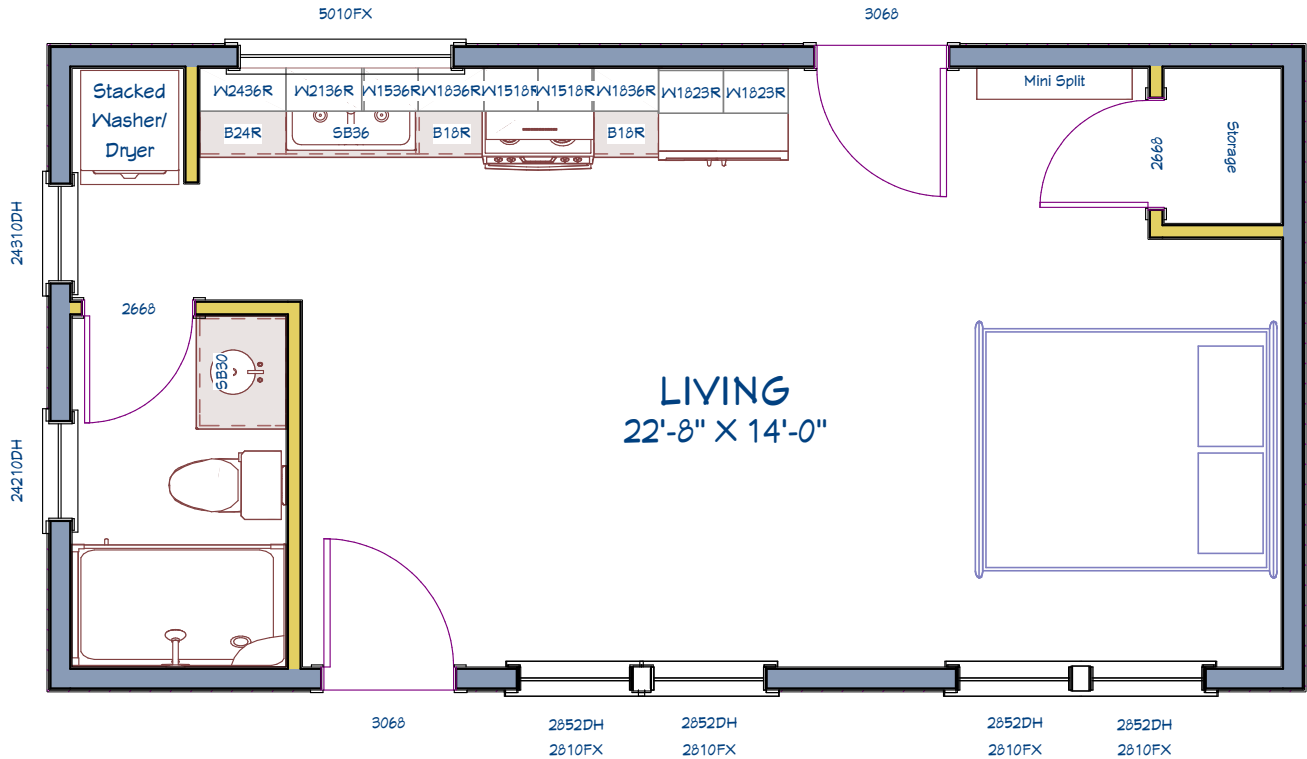

Accessory Dwelling Unit Series

435ADU-A

LIVING AREA
435 SQ FT