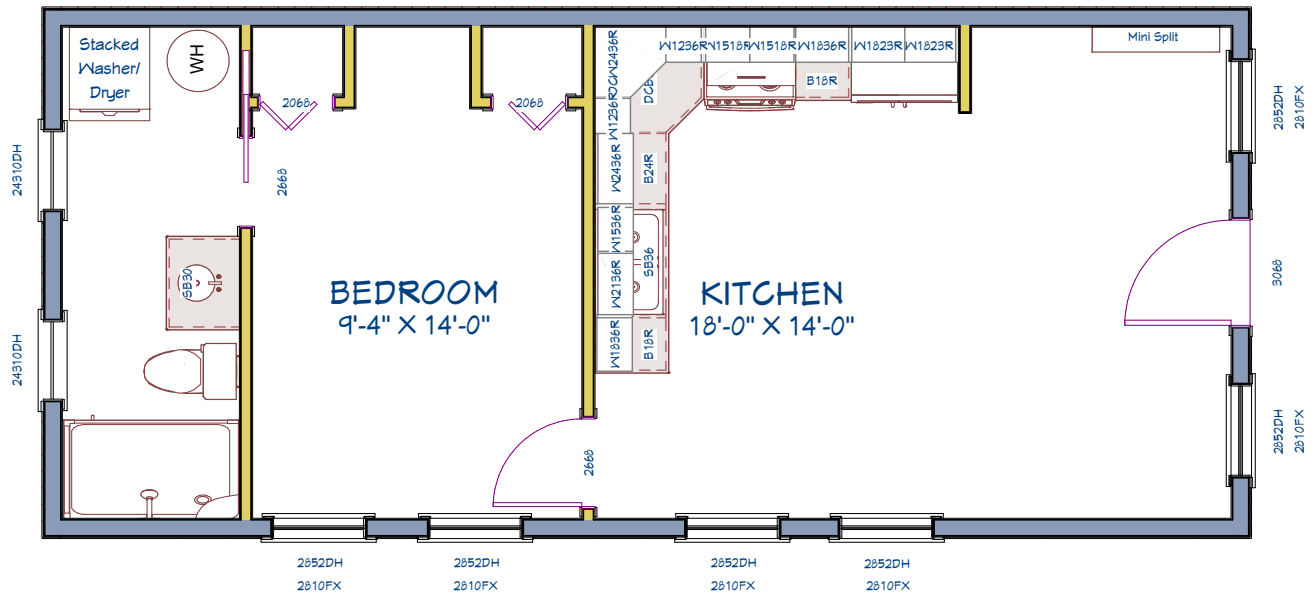

Accessory Dwelling Unit Series

510ADU-C

LIVING AREA
510 SQ FT