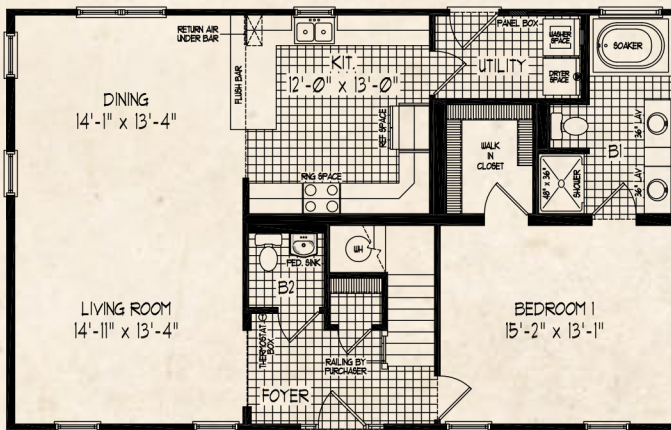

Blackstone

Total Living Area: 2,420 sq. ft.

1ST LEVEL

26'-0" x 6'-0" PORCH

2ND LEVEL

26'-0" x 6'-0"

BASEMENT ALTERNATE 1ST LEVEL

BASEMENT ALTERNATE 2ND LEVEL