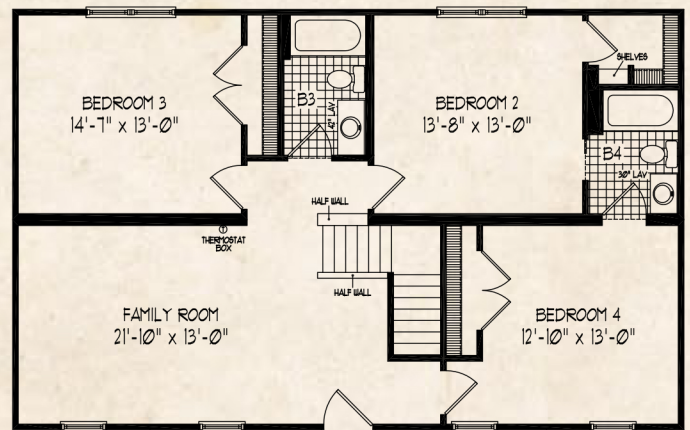

Blackstone

Total Living Area: 2,420 sq. ft.

1ST LEVEL

26'-0" x 6'-0" PORCH

2ND LEVEL

26'-0" x 6'-0"

BASEMENT ALTERNATE 1ST LEVEL

BASEMENT ALTERNATE 2ND LEVEL