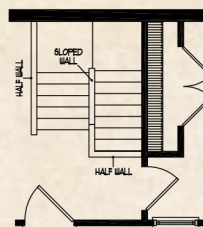

Blackstone

Total Living Area: 2,420 sq. ft.

1ST LEVEL

26'-0" x 6'-0" PORCH

2ND LEVEL

26'-0" x 6'-0"

BASEMENT ALTERNATE 1ST LEVEL

BASEMENT ALTERNATE 2ND LEVEL