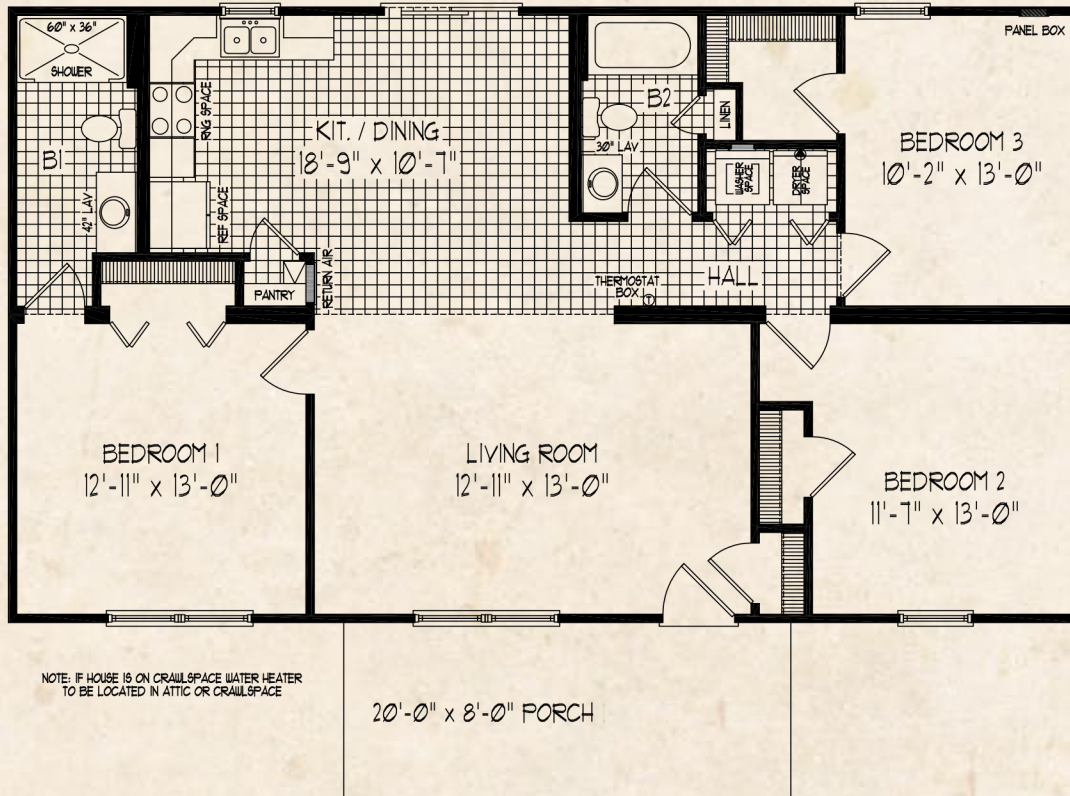

Kingsbury

Total Living Area: 1,332 sq. ft.

BASEMENT ALTERNATE