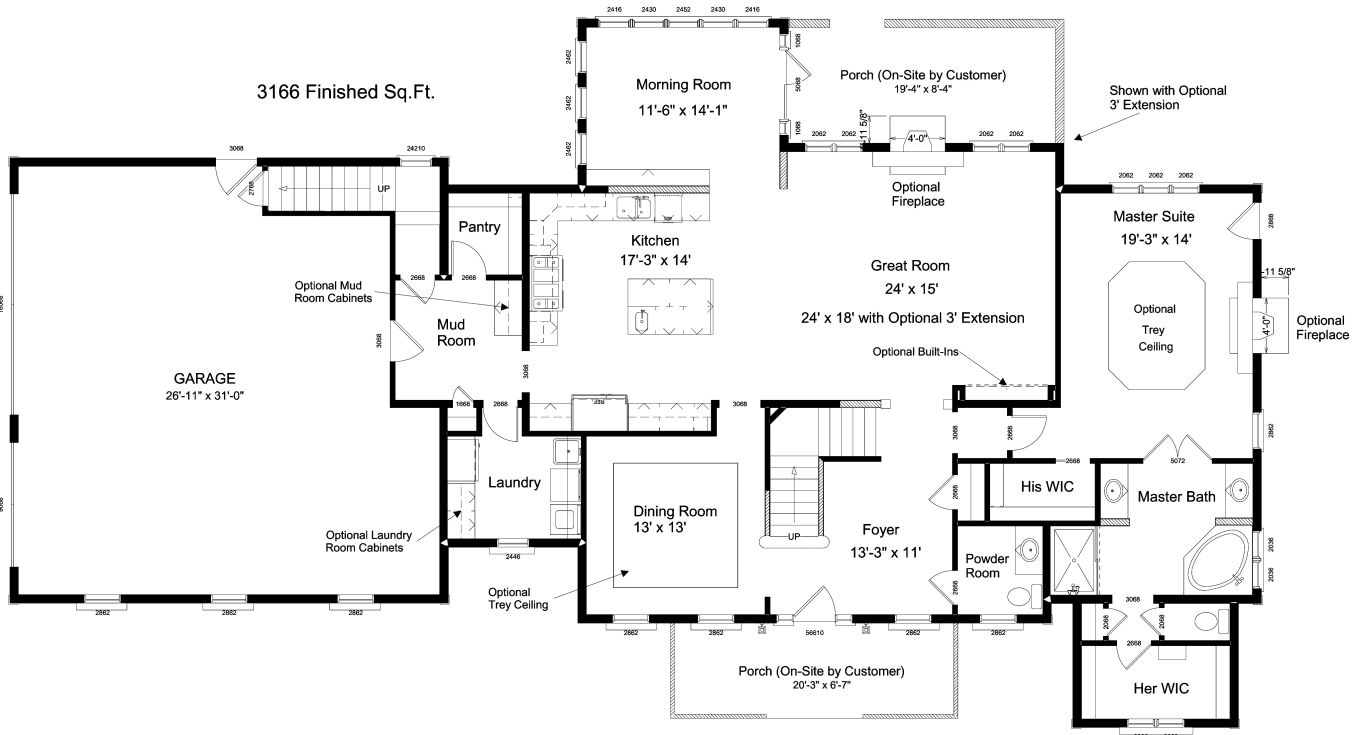

Leesburg
3166 Square Feet

2nd Floor Provides 933 Finished Sq.Ft. Excluding Open to Below Area
 Additional Unfinished Bonus Areas Provide 402 Sq.Ft.
 (Excluding Garage Bonus Area)