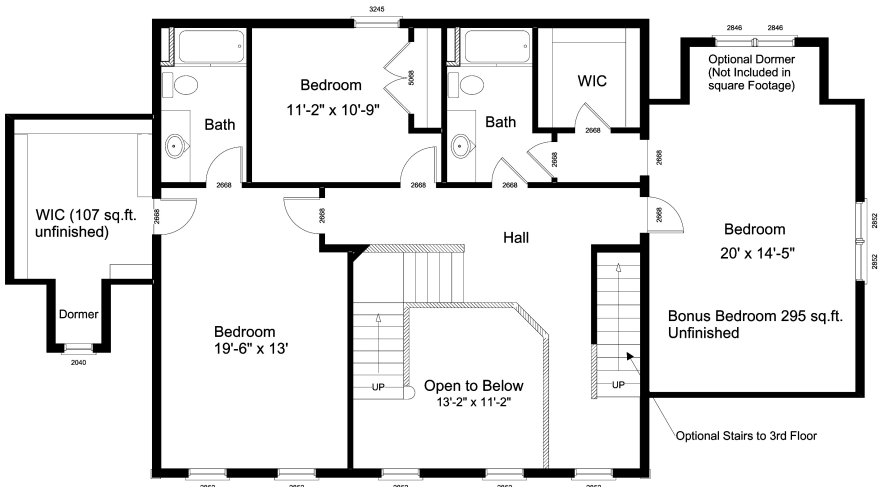

Leesburg
3166 Square Feet

2nd Floor Provides 933 Finished Sq.Ft. Excluding Open to Below Area
 Additional Unfinished Bonus Areas Provide 402 Sq.Ft.
 (Excluding Garage Bonus Area)