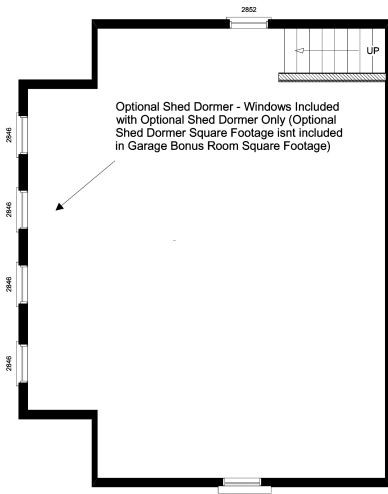

Leesburg
3166 Square Feet

2nd Floor Provides 933 Finished Sq.Ft. Excluding Open to Below Area
 Additional Unfinished Bonus Areas Provide 402 Sq.Ft.
 (Excluding Garage Bonus Area)