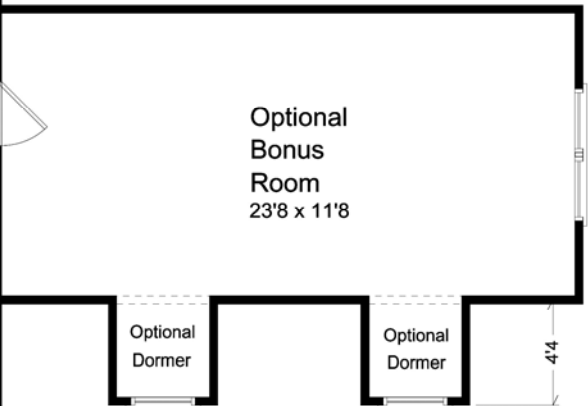

Shiloh A
1565 Square Feet

All Dimensions are Approximate

1565 Sq. Ft.

Additional 323 Sq. Ft. with
 Optional Bonus Room including
 Dormers

All Dimensions are Approximate