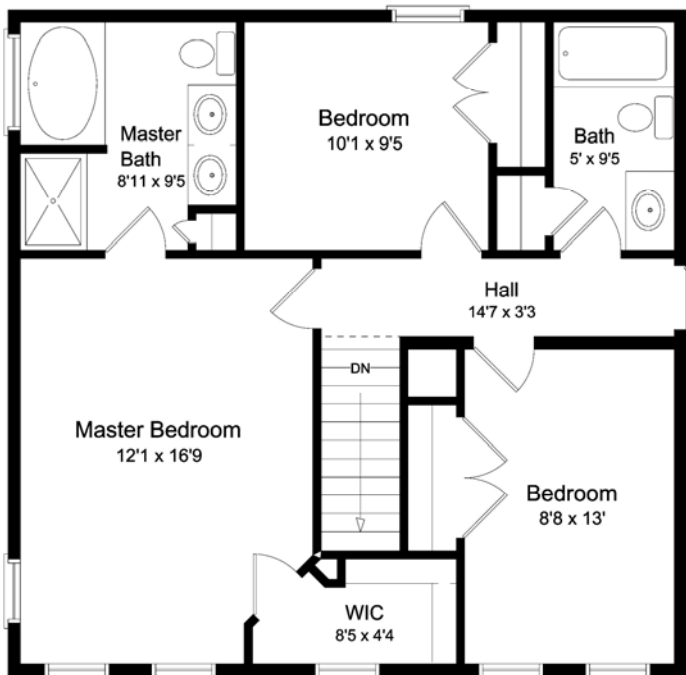

Shiloh A
1565 Square Feet

All Dimensions are Approximate

1565 Sq. Ft.

Additional 323 Sq. Ft. with
 Optional Bonus Room including
 Dormers

All Dimensions are Approximate