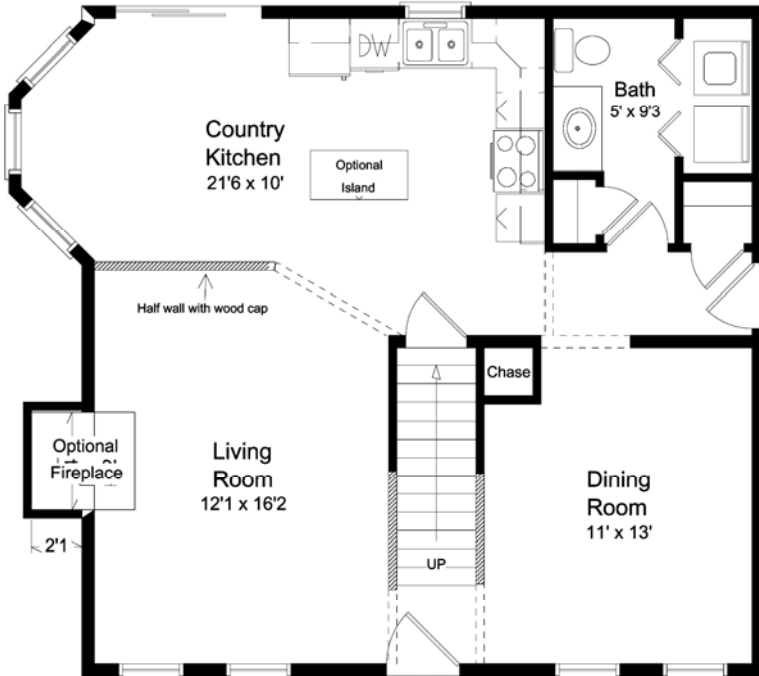

Shiloh A
1565 Square Feet

All Dimensions are Approximate

1565 Sq. Ft.

Additional 323 Sq. Ft. with
 Optional Bonus Room including
 Dormers

All Dimensions are Approximate