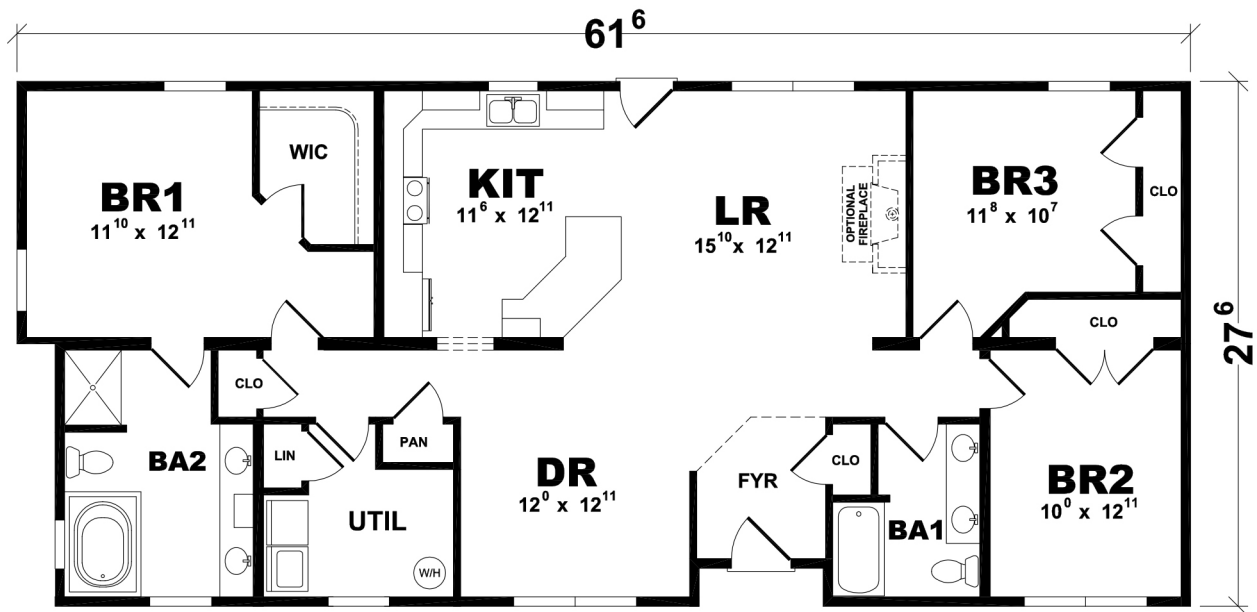

Waterville
1644 Square Feet

First Floor Layout